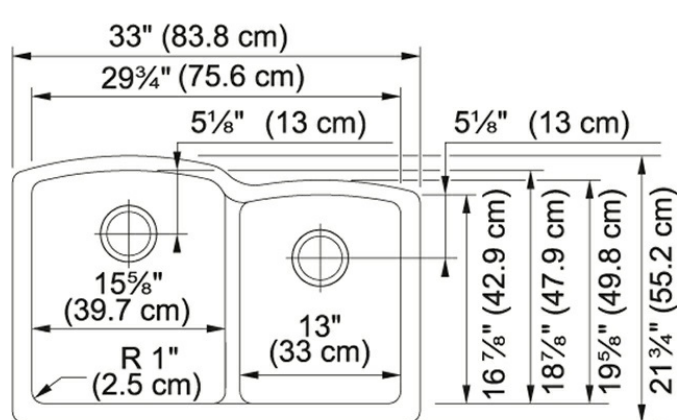

Ellipse ELG160OYS Granite Oyster

Extreme durability meets efficient design in the Ellipse Granite series.

Product Picture

Technical Drawing

Product Dimensions

Length overall	33"
Width overall	21 3/4"
Length of large bowl	15 5/8"
Width of large bowl	19 5/8"
Depth of large bowl	9"
Length of small bowl	13"
Width of small bowl	16 7/8"
Depth of small bowl	8"
Minimum Cabinet Size	36"

General Information

Type of Material	Granite
Number of Bowls	2

Article Numbers

FUN#	125.0384.318
US Part Number	ELG160OYS